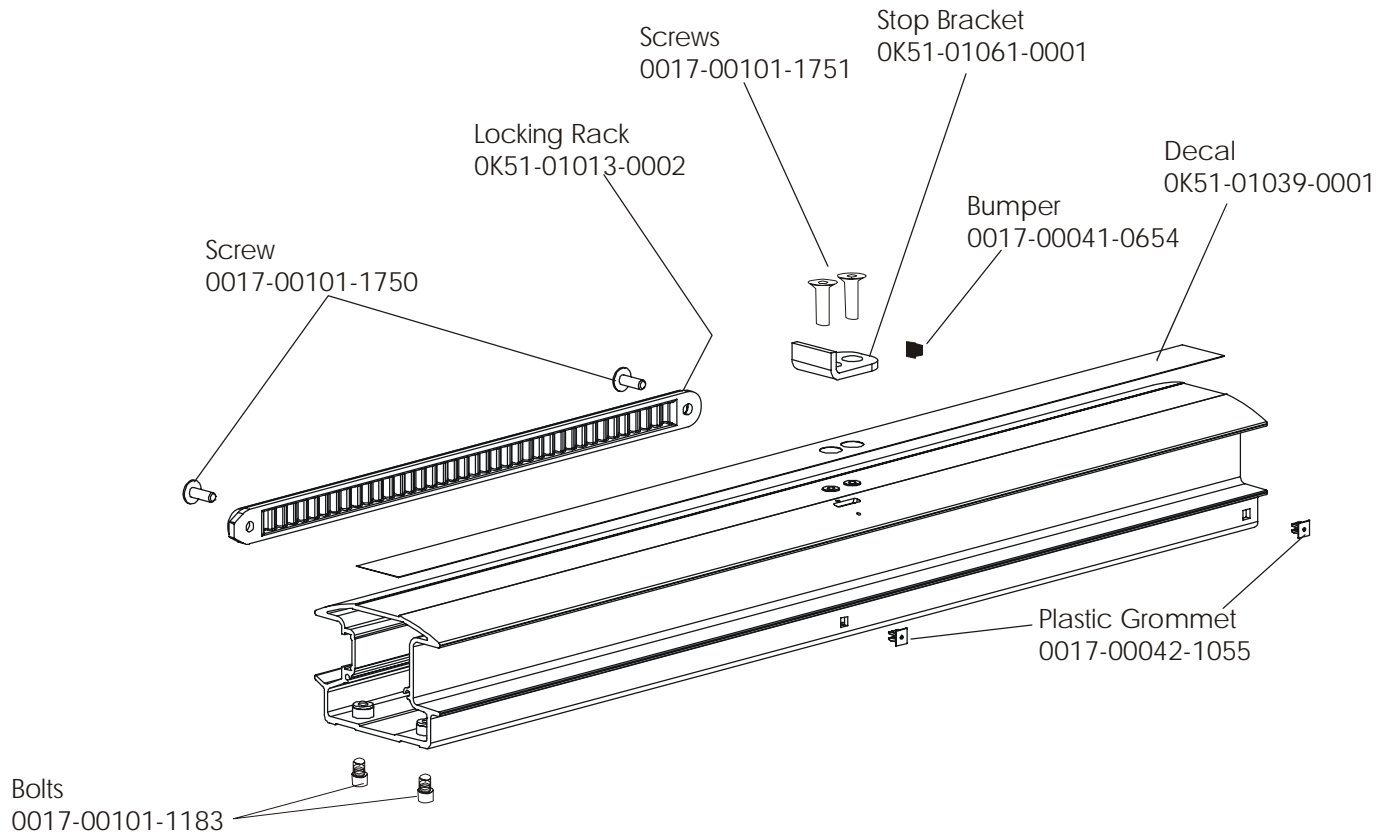

ARCTIC SILVER 95RE
Seat Frame Assembly

95RE-0XXX-04
S/N 100000-UP

ARCTIC SILVER 95RE
Seat Pads and Accessory Tray

95RE-0XXX-04
S/N 100000-UP

ARCTIC SILVER 95RE
Extrusion Assembly. – AK39-00027-0005

95RE-0XXX-04
S/N 100000-UP